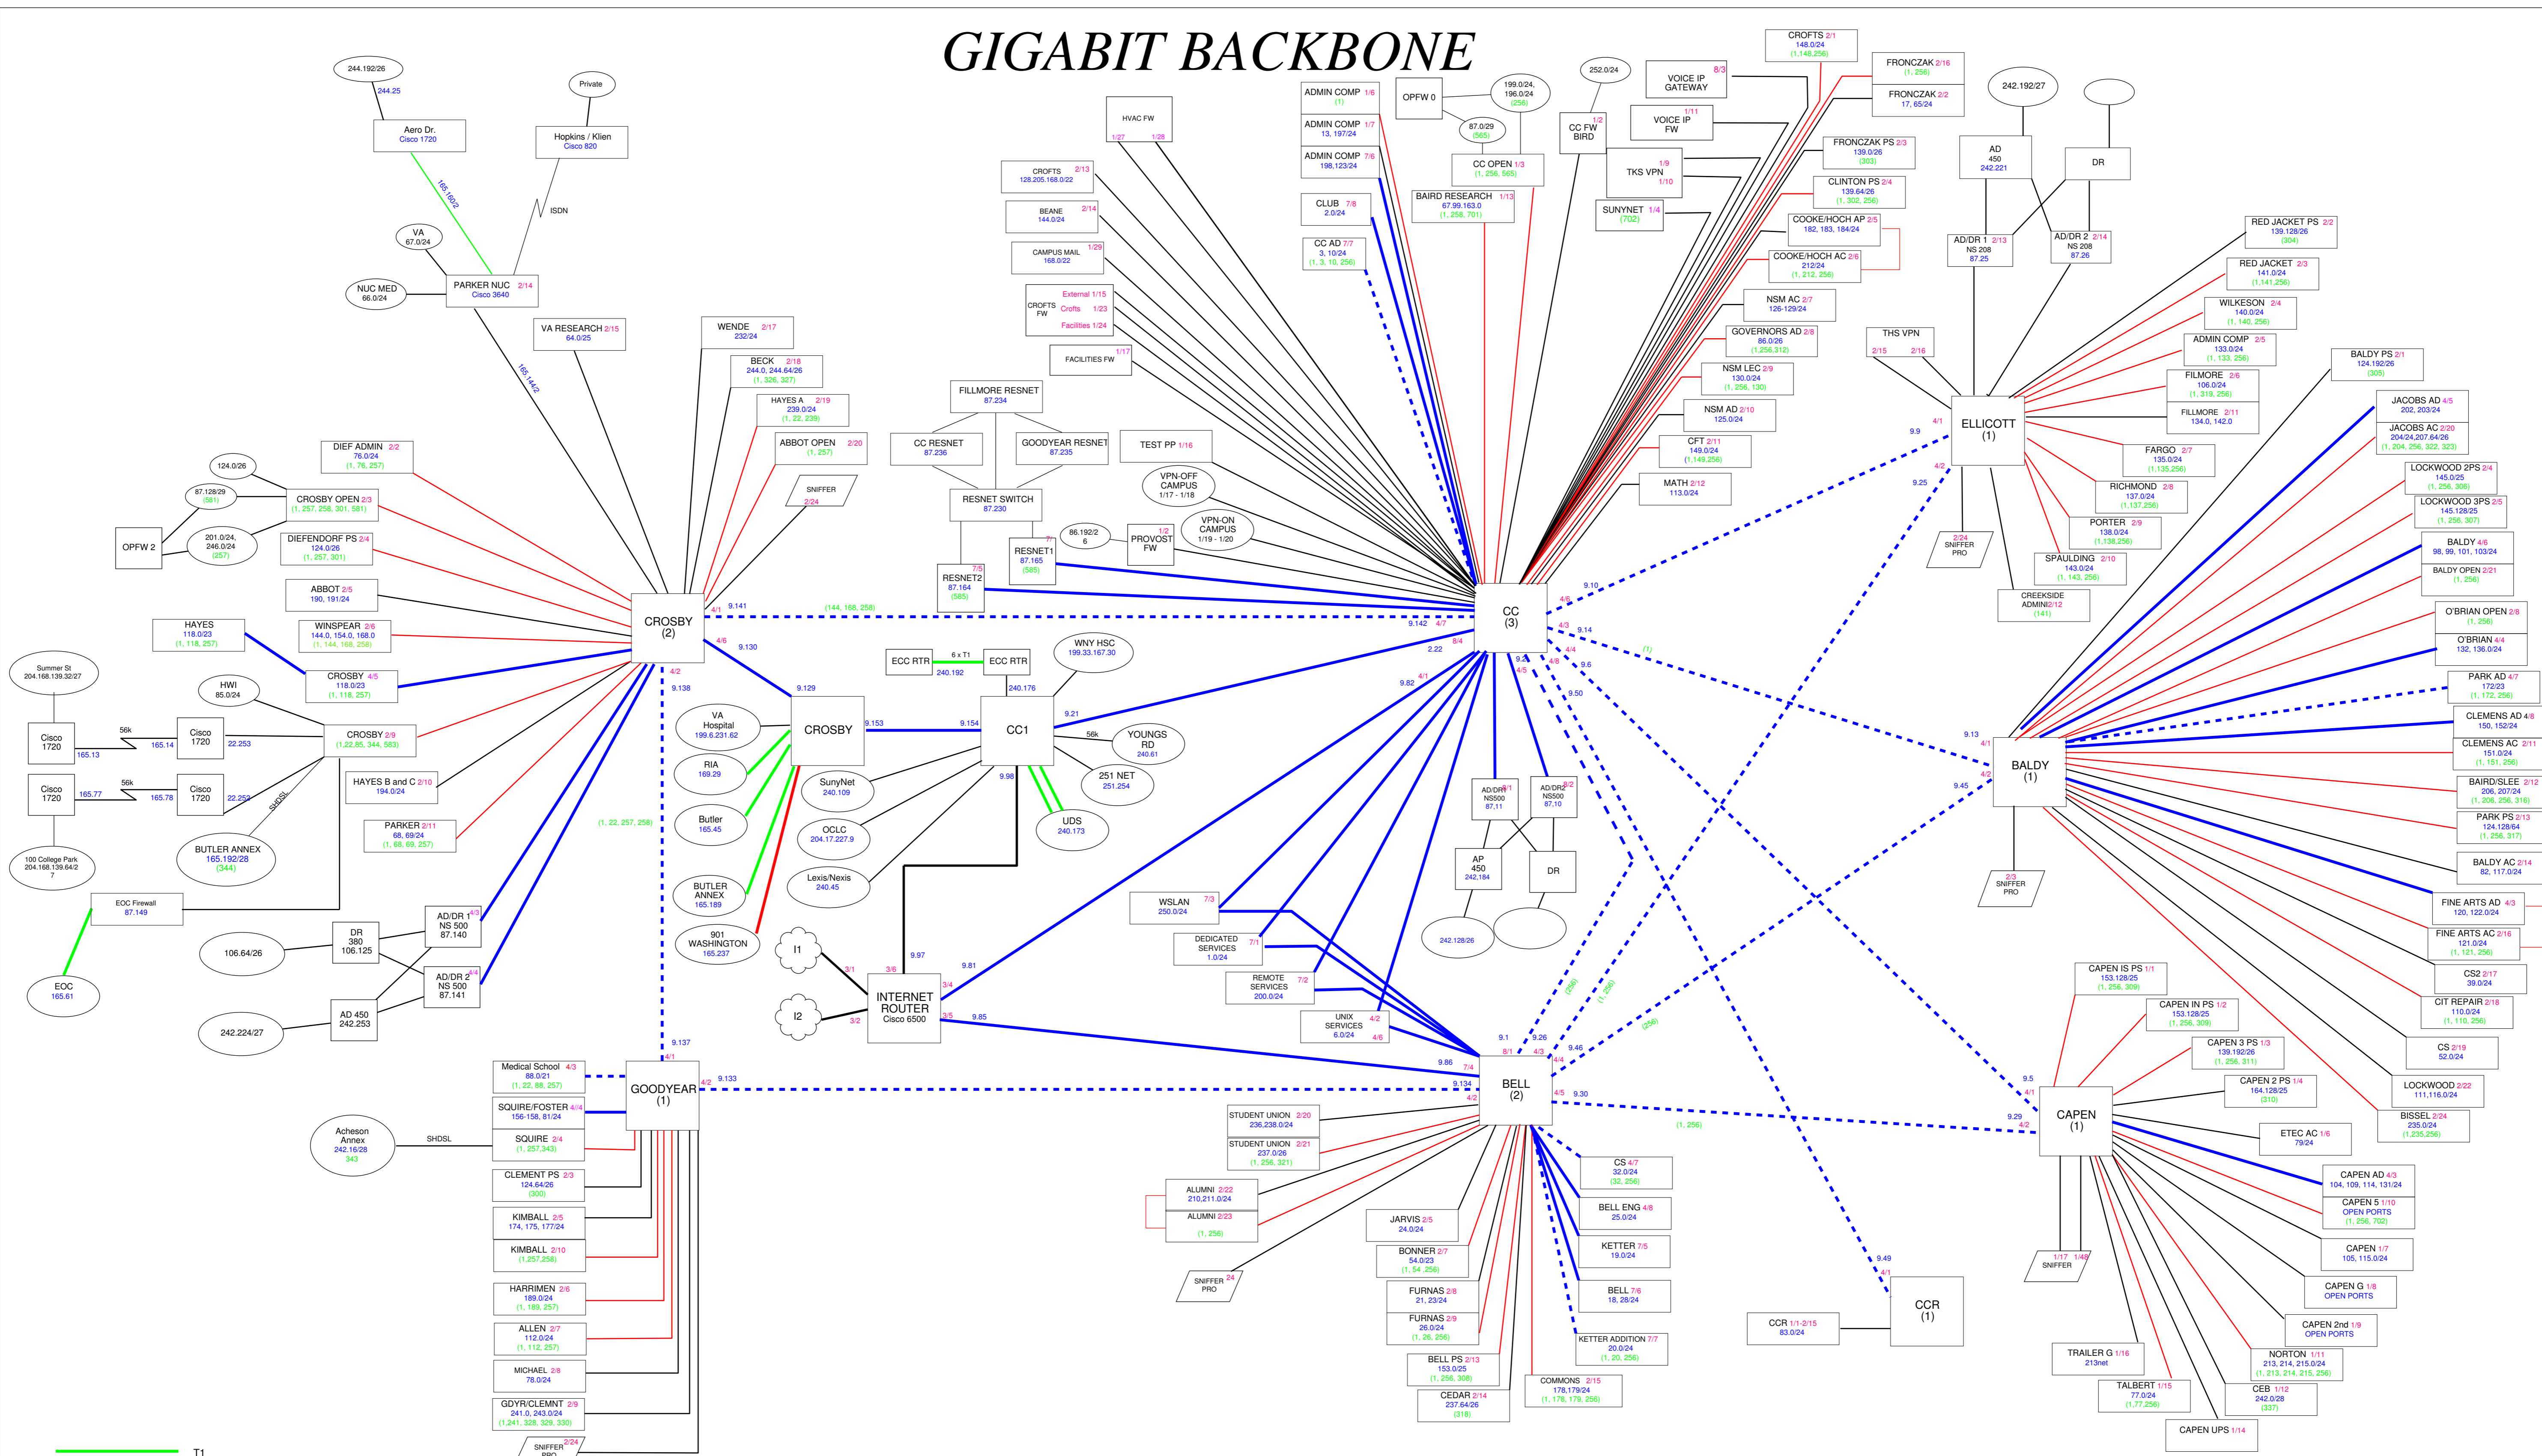

# GIGABIT BACKBONE

- T1
- T3
- GIG LINK
- - - GIG TRUNK
- - - 100 LINK
- 100 ACCESS
- 100 TRUNK

<b>UNIVERSITY AT BUFFALO</b> THE STATE UNIVERSITY OF NEW YORK Computing and Information Technology Operational Support Services (716) 645-3505	Drawn By JJHAN	Date: 5/25/1999
	Revised By DVANCOTT	Date: 2/17/2004
	Approved By	Date:
	File Name GIGABITnet.vtt	Loc: Lurch
Building CIT	Description Gigabit Backbone	System: SUBNET