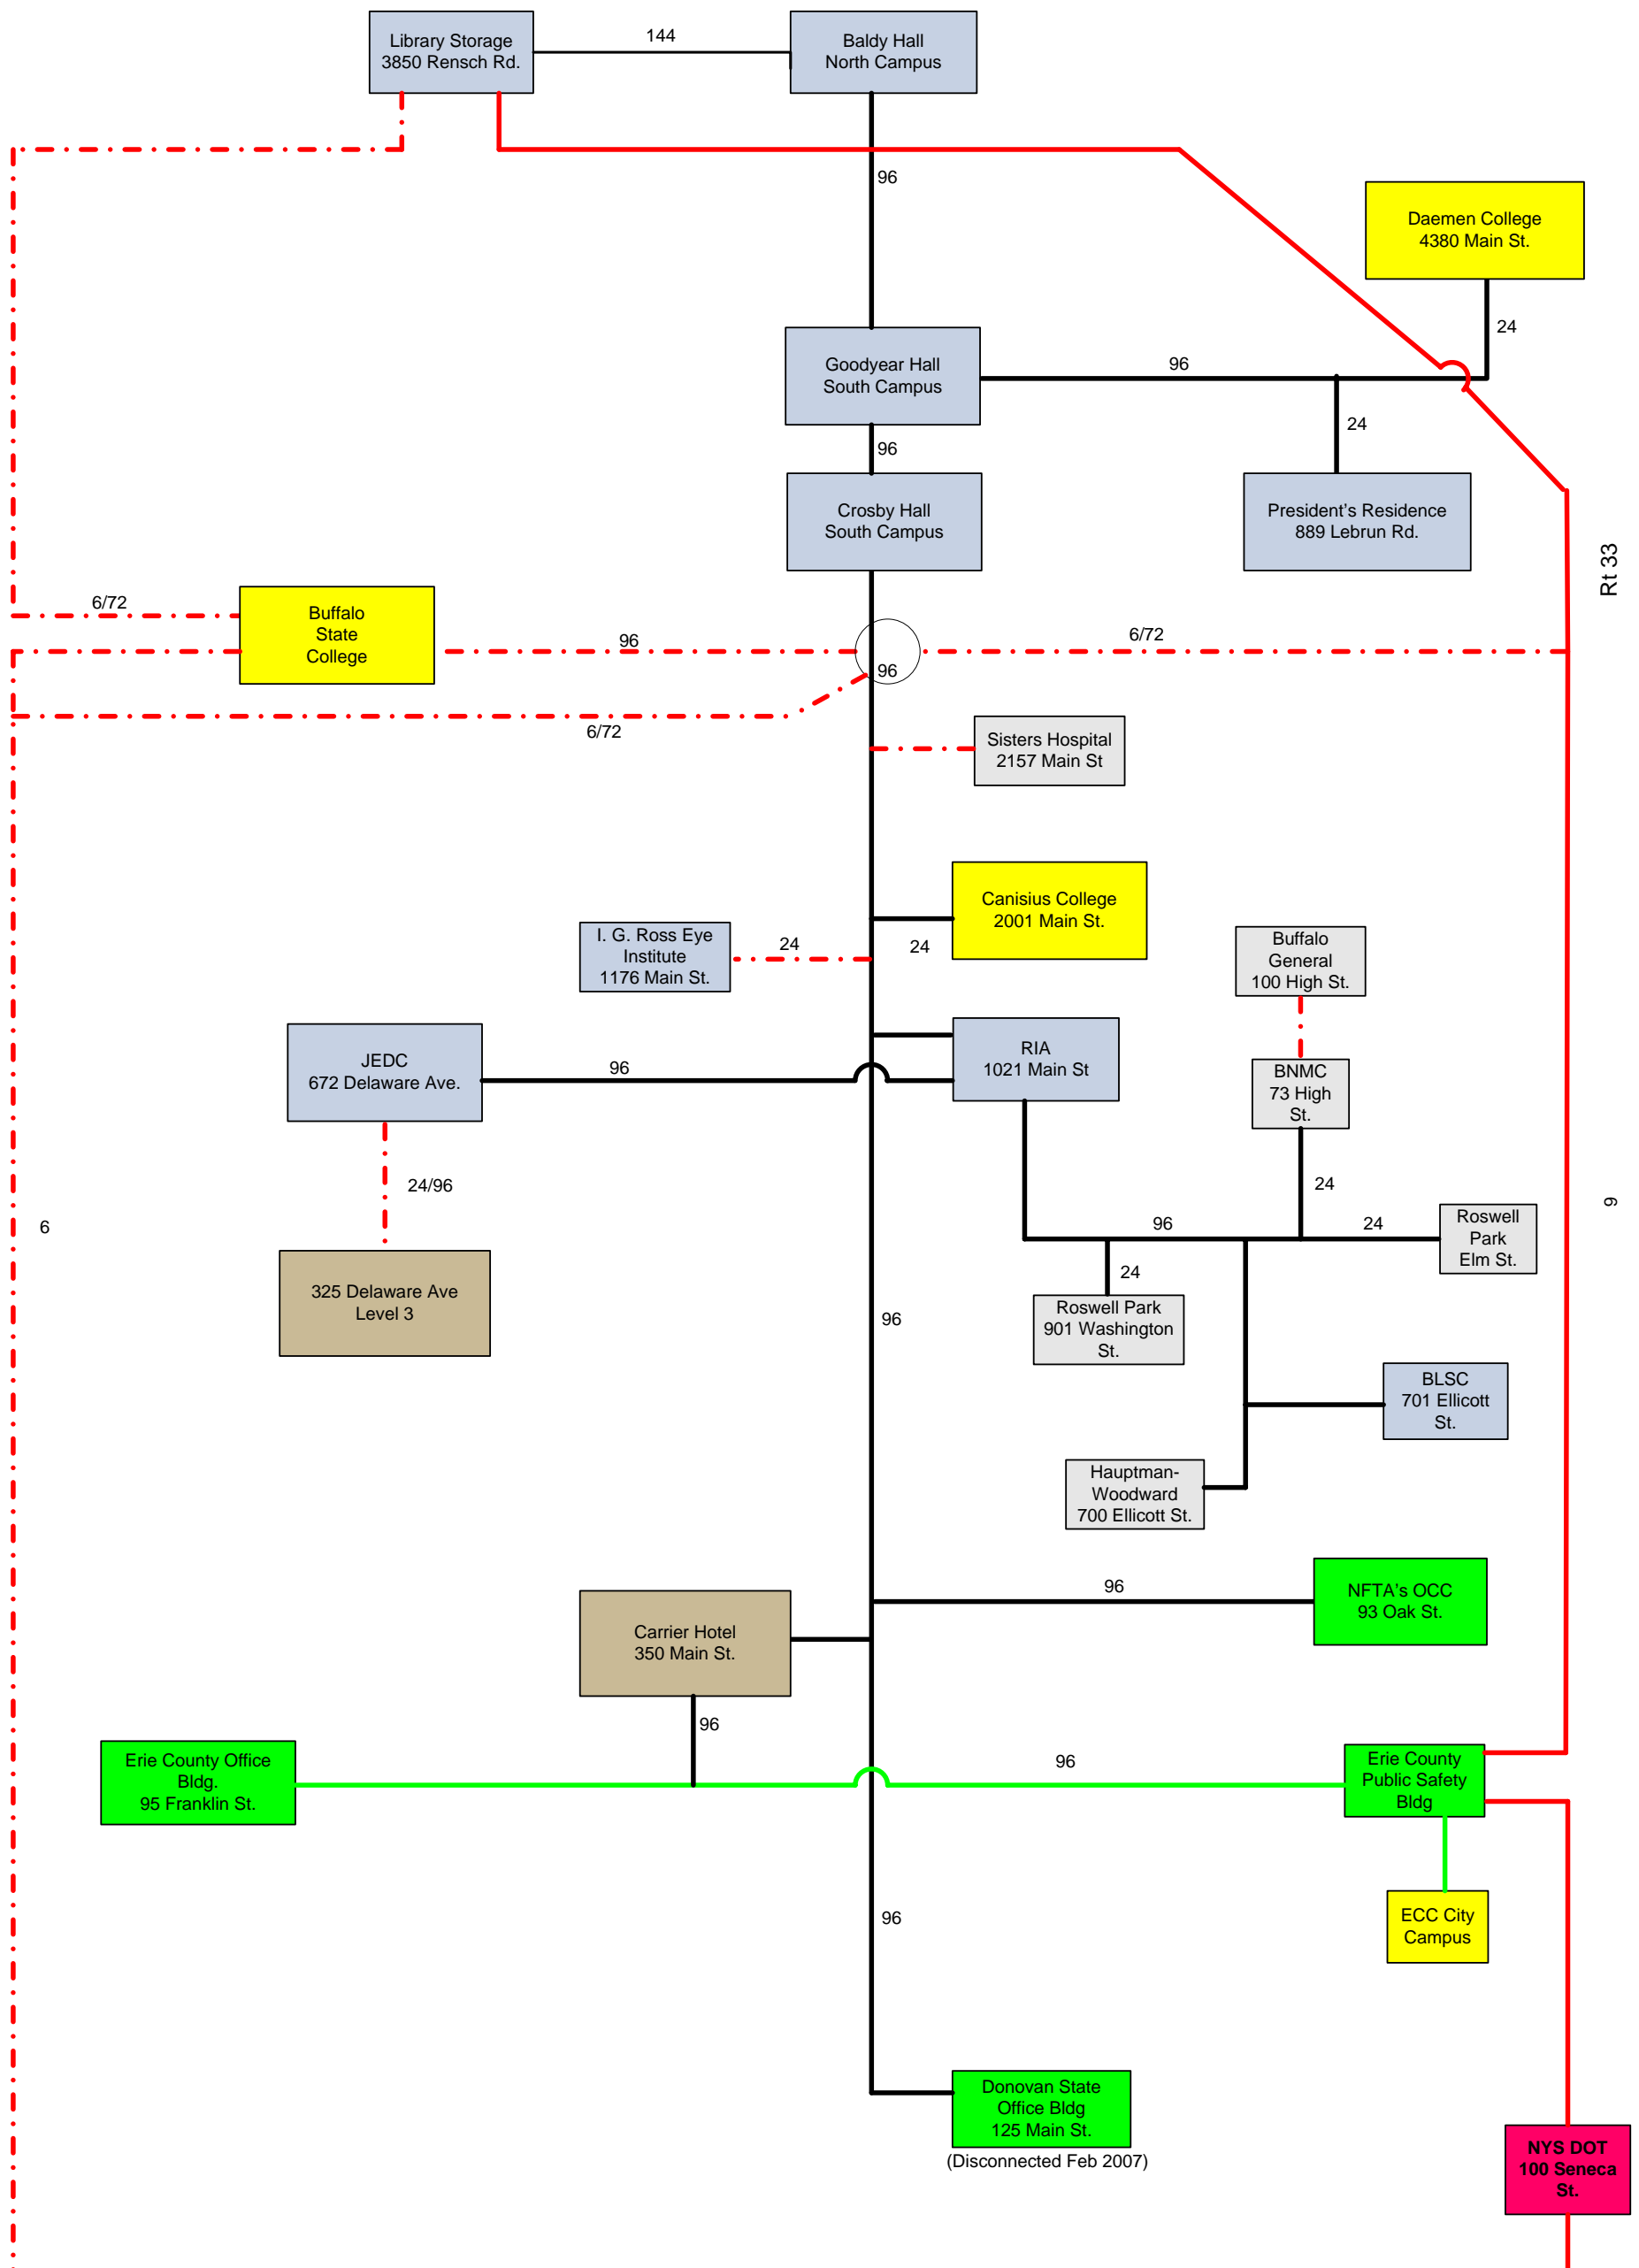

# University at Buffalo Dark Fiber Optic Network

- = Partners
- = Carriers
- = Healthcare/Research
- = University at Buffalo
- = Educational Institutions

- = UB Connected
- = NYDOT Connected
- = Under Construction
- = Erie County Connected

<p><b>University at Buffalo</b> The State University of New York</p>	Drawn By: drlehman/ F. S. Wood      Date: 09MAY06
	Revised By: hinkal/ F.S. Wood      Date: 18June07
Building:      Description: Buffalo Dark Fiber Network      File Name: Buffalo_Darkfiber.vsd	